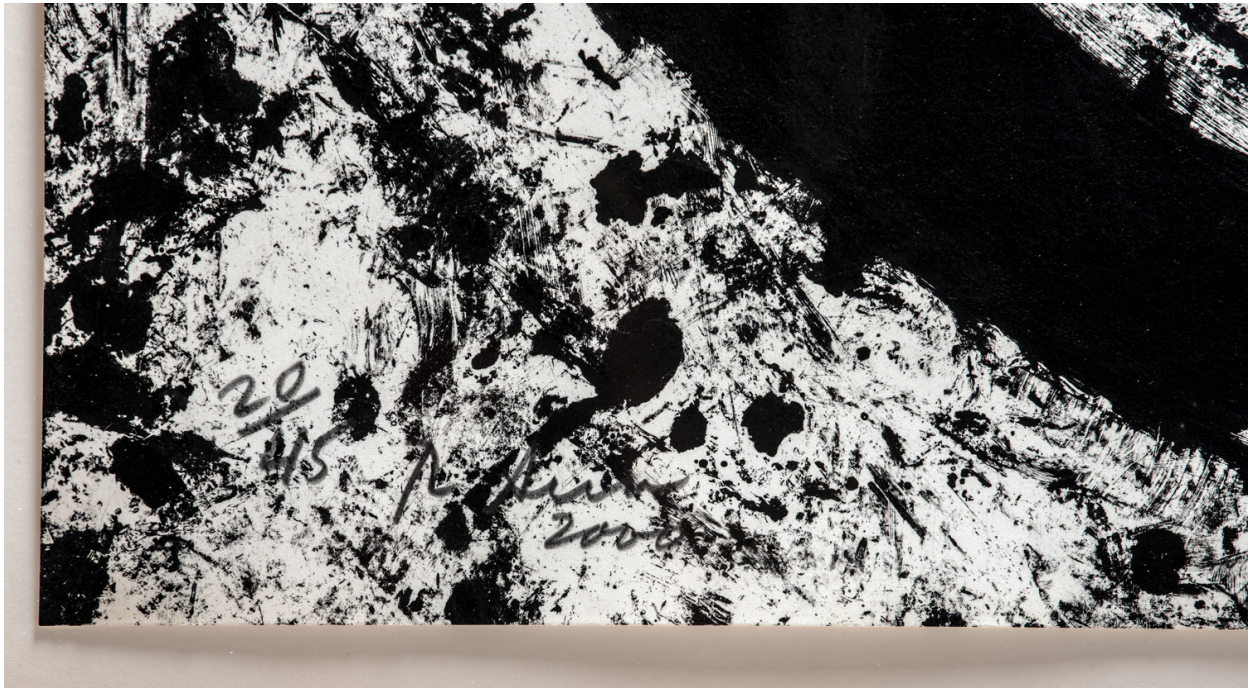

WEXLER GALLERY

Richard Serra

T.E. Which Way Which Way?, 2001

Lithograph and etching

59.5 x 47.5 in

64.5 x 52.5 in

Ed. 20/45

Inv #RSer1004.20